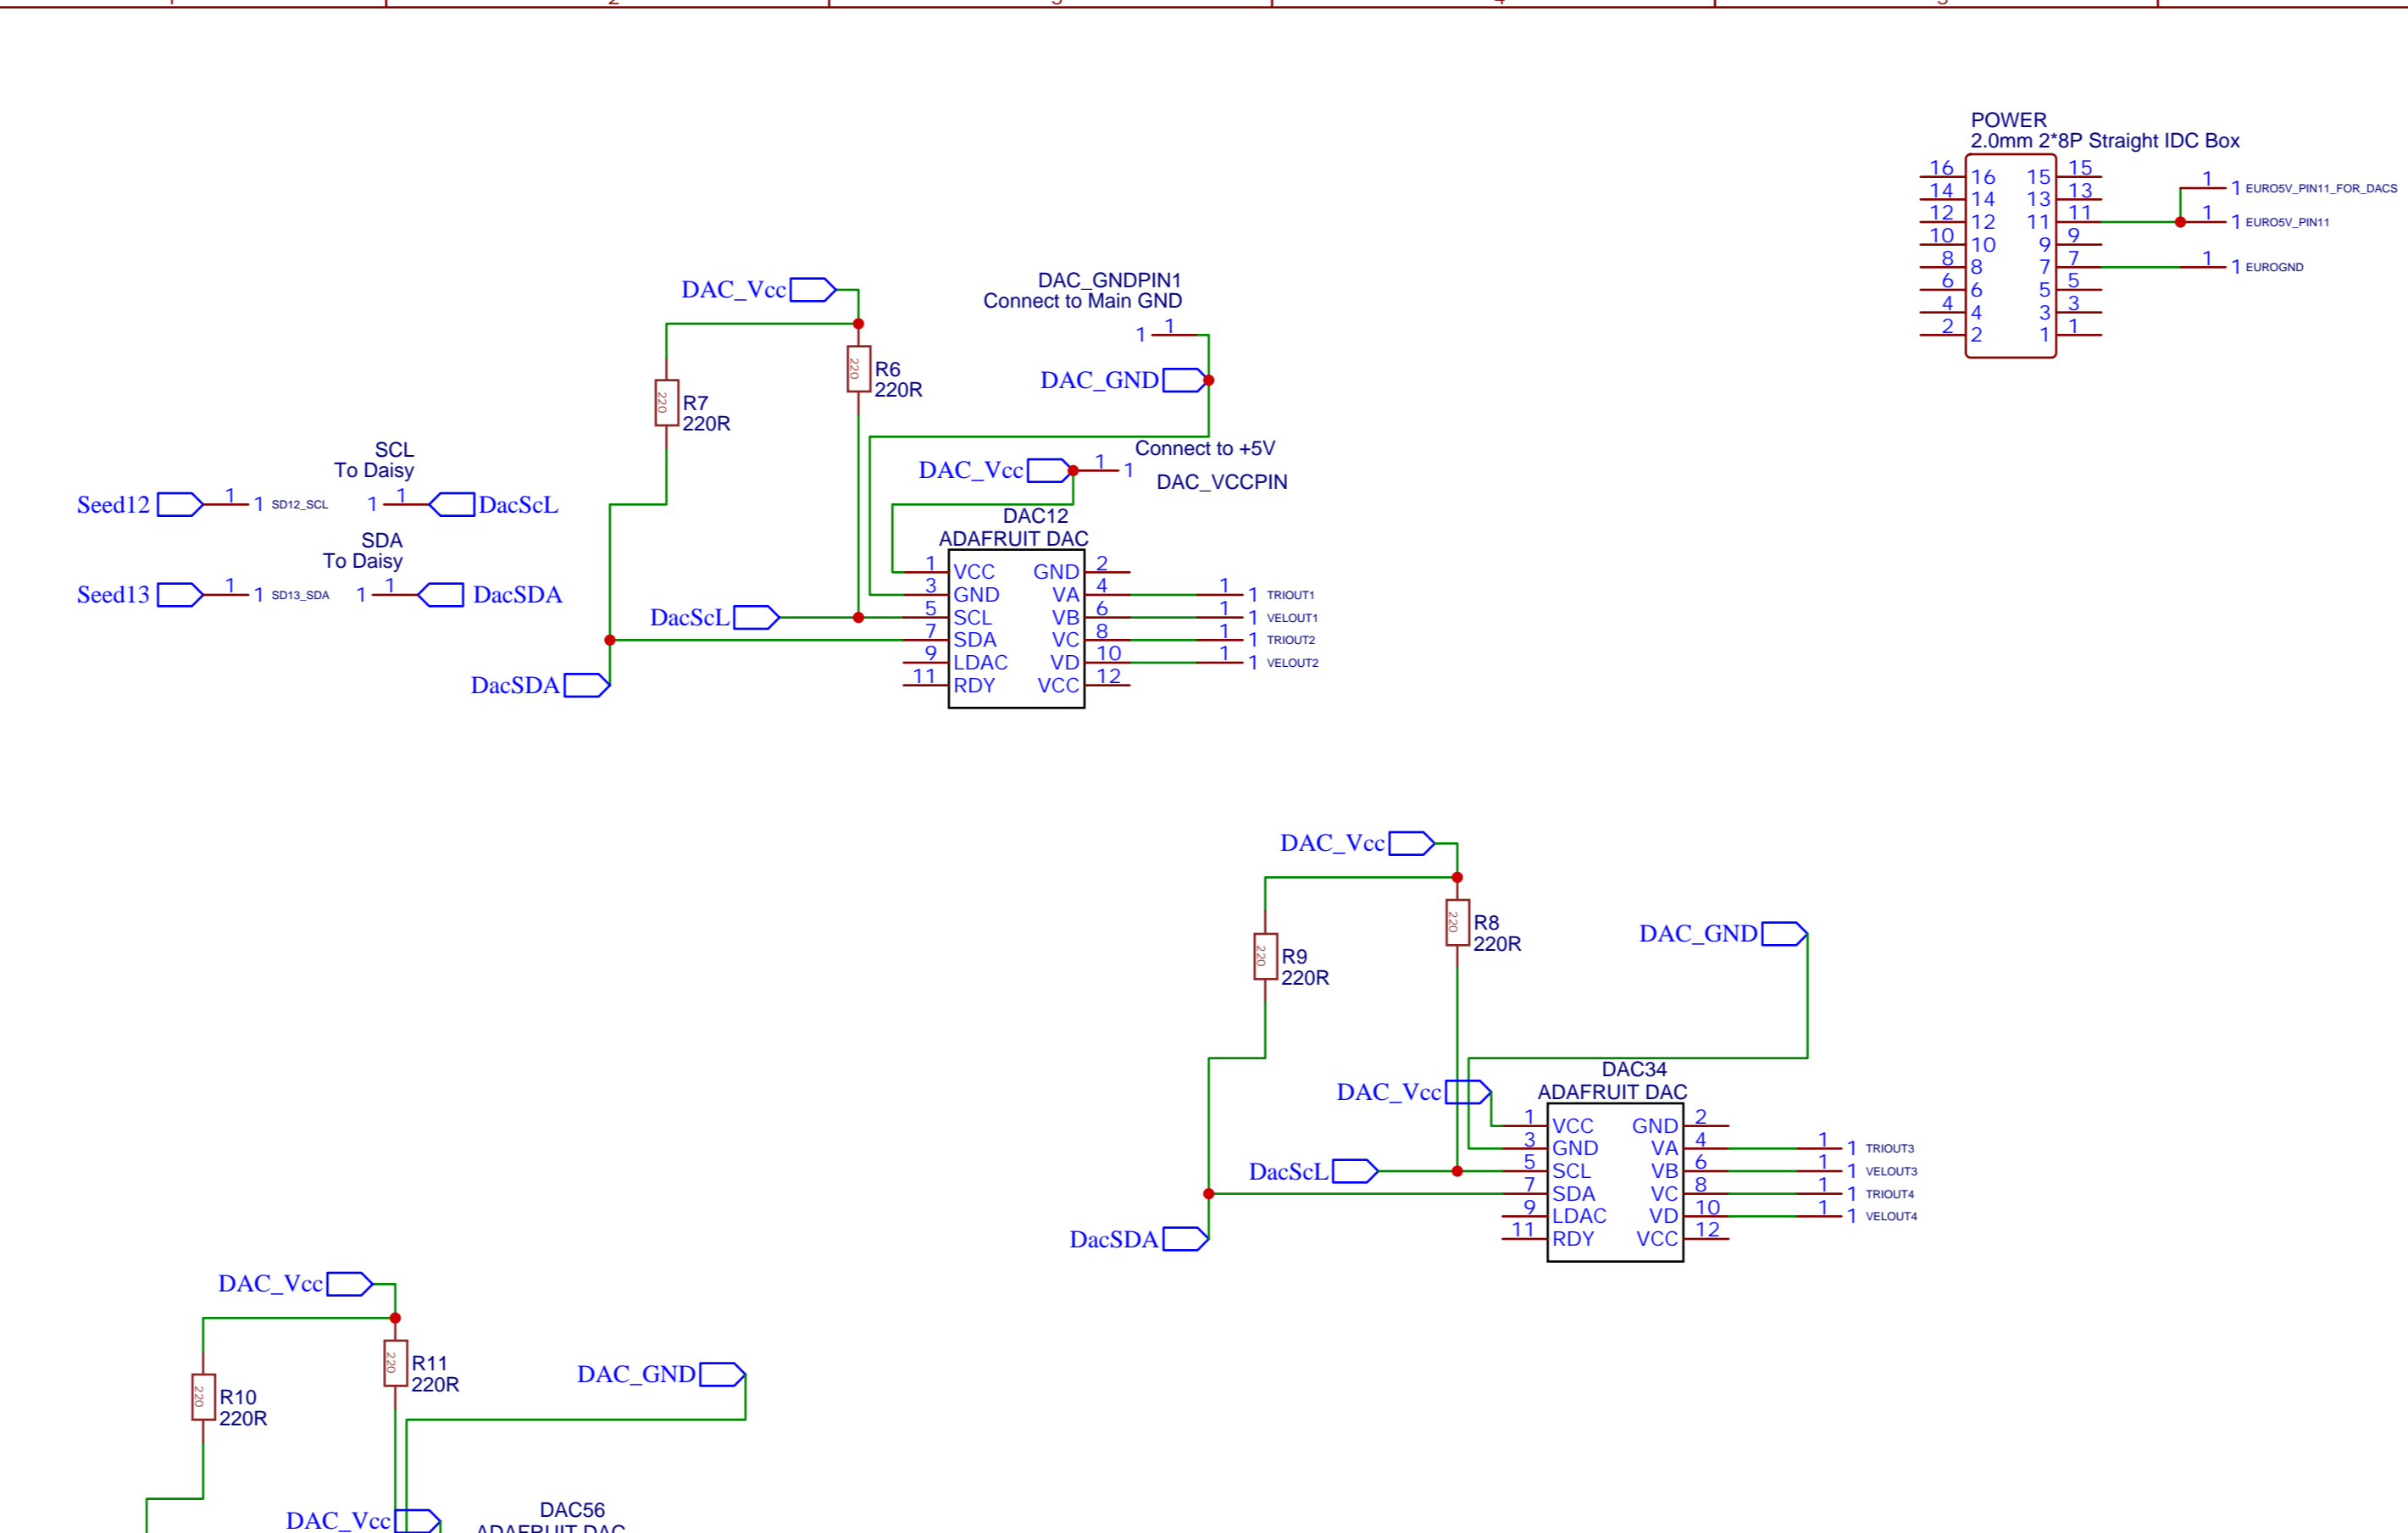

GENERAL PURPOSE POTS 1-3

INTERPOLATE POT

threshold and velocity scaling pots for each of the 6 voices

TITLE: Pots	REV: 1.0
Company: Your Company	Sheet: 1/1
Date: 2023-05-23	Drawn By: GrooveTransformer

CLOCK IO PLUGS (BOTTOM LEFT OF FACEPLATE)

CV INPUT PLUGS (BOTTOM LEFT OF FACEPLATE)

MIDI IO PLUGS (BOTTOM LEFT OF FACEPLATE)

TITLE: Plugs	REV: 1.0
Company: Your Company	Sheet: 1/1
Date: 2023-05-23	Drawn By: GrooveTransformer

threshold and velocity scaling pots for each of the 6 voices

TITLE: Pots	REV: 1.0
Company: Your Company	Sheet: 1/1
Date: 2023-05-23	Drawn By: GrooveTransformer

TITLE: POWER	REV: 1.0
Company: Your Company	Sheet: 1/1
Date: 2023-05-23	Drawn By: GrooveTransformer

TITLE: Toggles/Buttons	REV: 1.0
Company: Your Company	Sheet: 1/1
Date: 2023-05-23	Drawn By: GrooveTransformer

TITLE: DACS	REV: 1.0
Company: Your Company	Sheet: 1/1
Date: 2023-05-23	Drawn By: GrooveTransformer