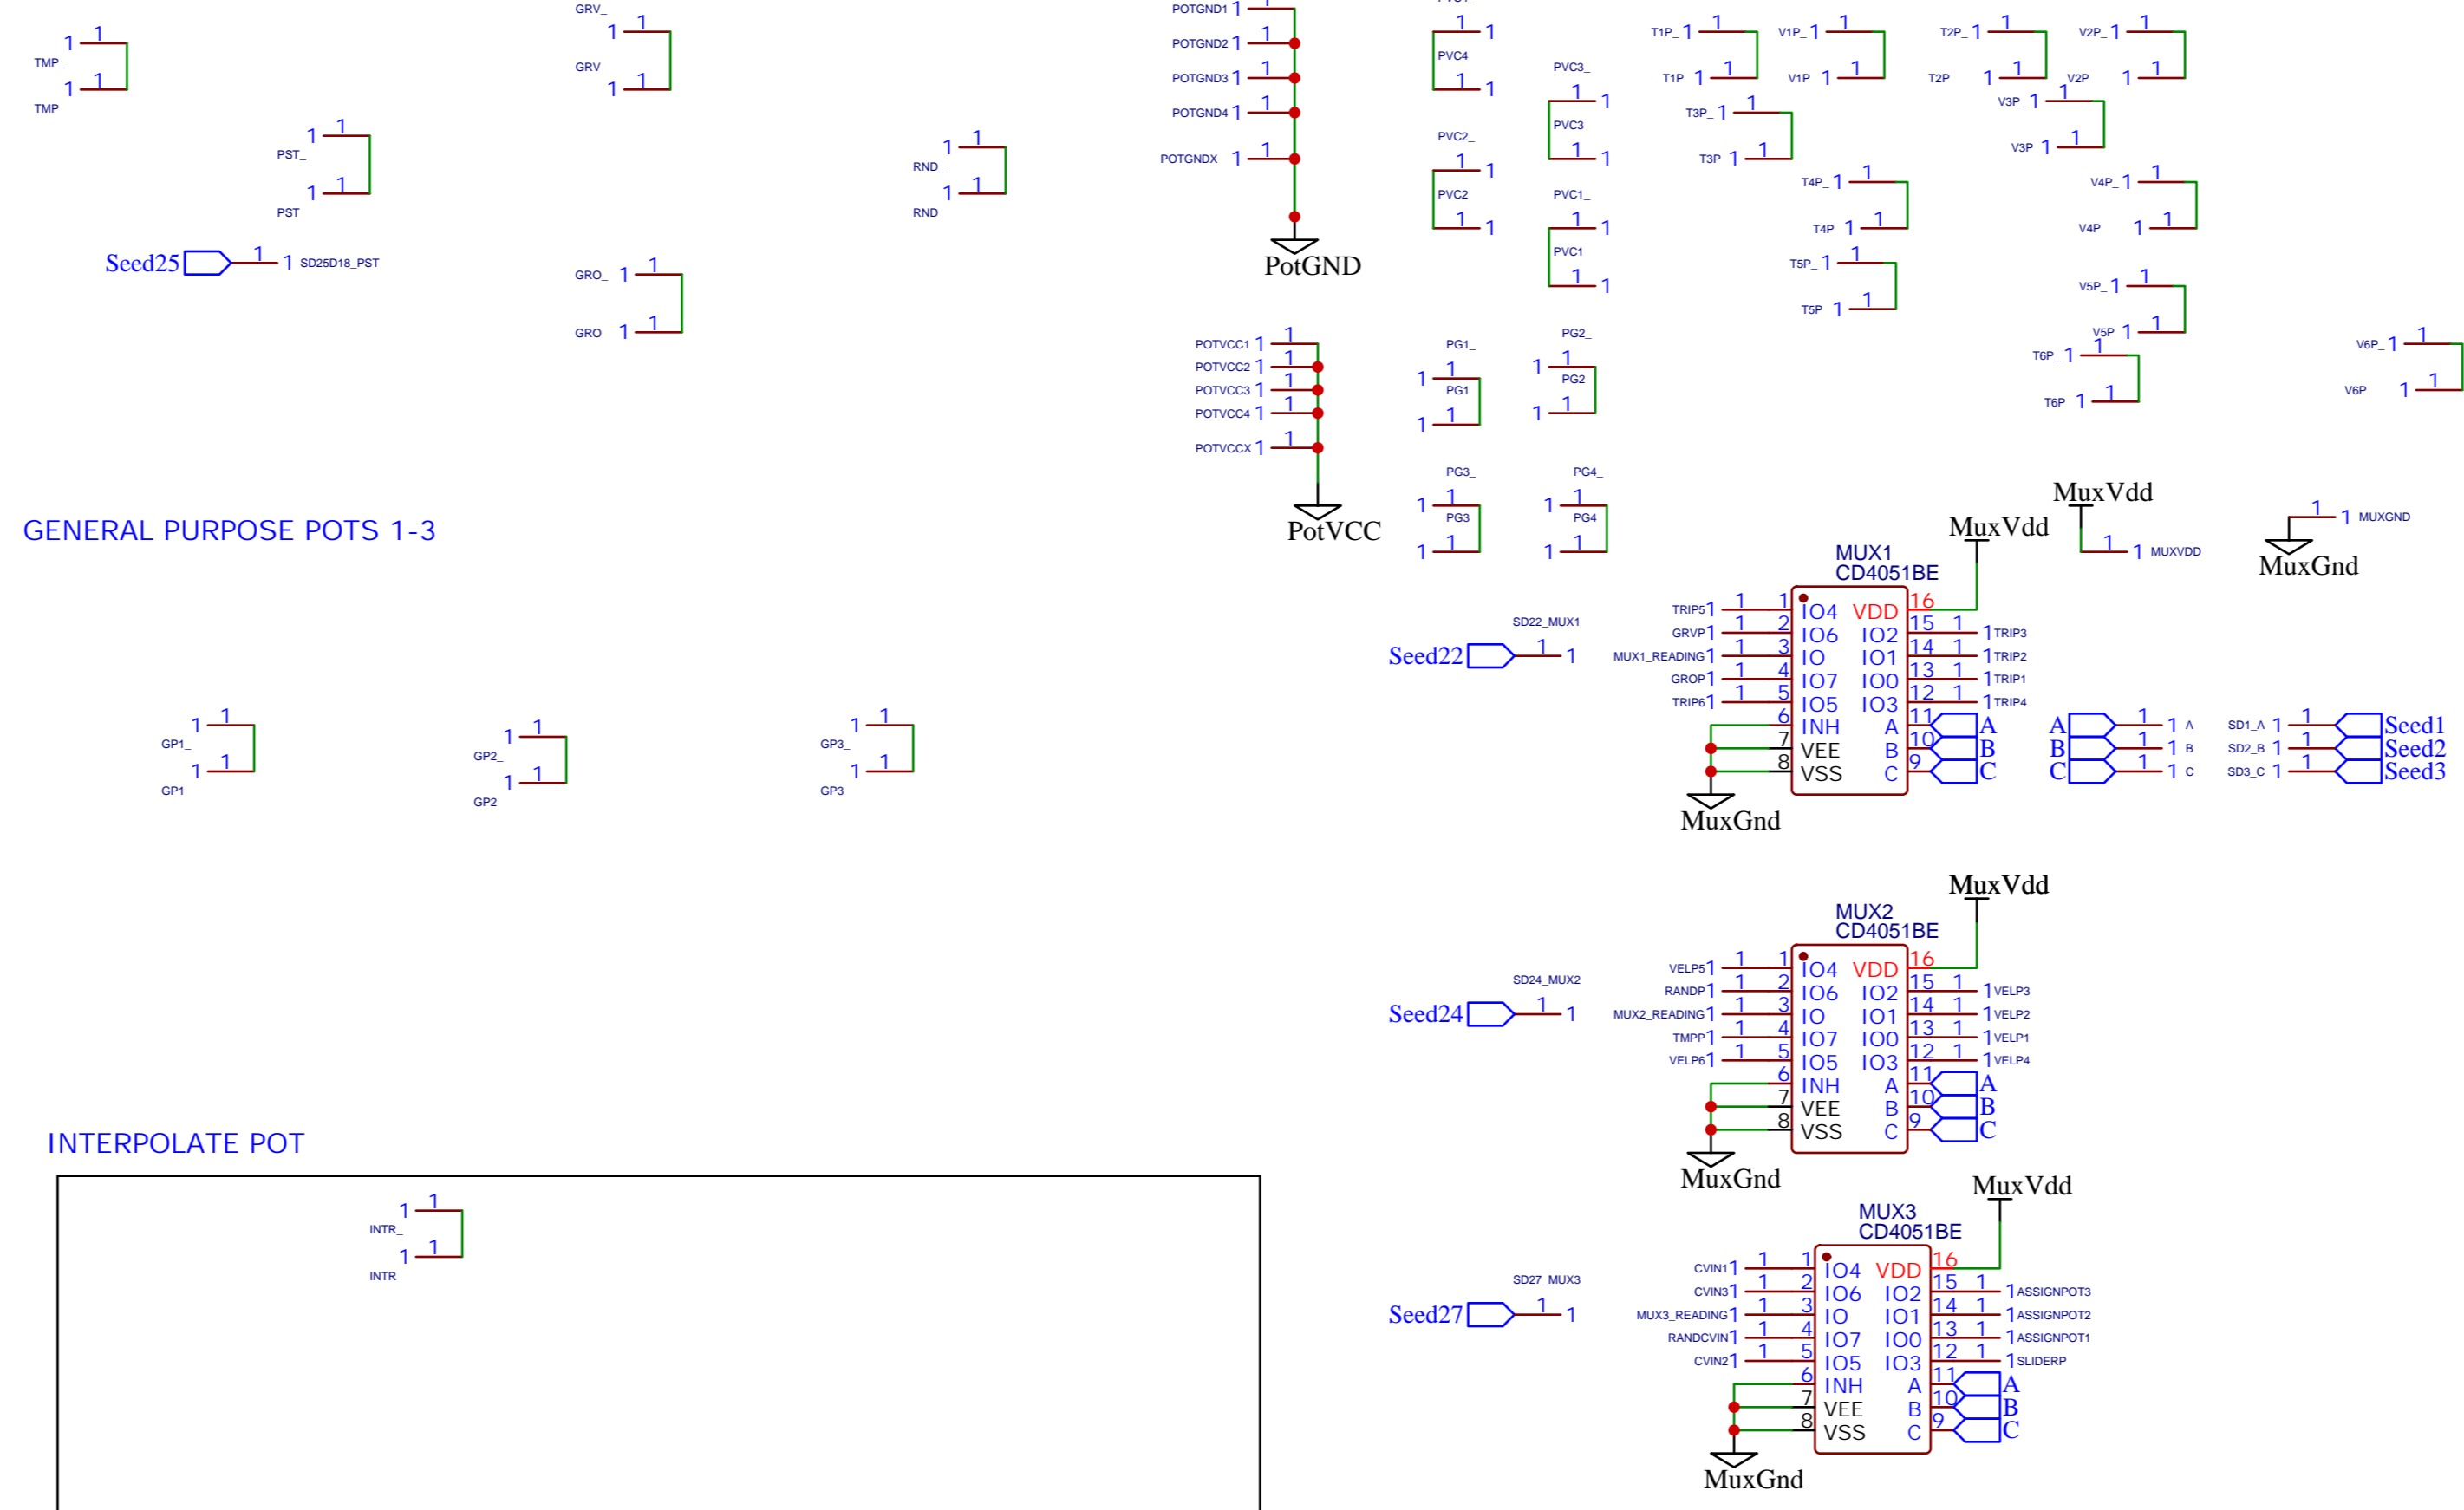

GENERAL PURPOSE POTS 1-3

INTERPOLATE POT

threshold and velocity scaling pots for each of the 6 voices

TITLE: Pots	REV: 1.0
Company: Your Company	Sheet: 1/1
Date: 2023-05-23	Drawn By: GrooveTransformer

CLOCK IO PLUGS (BOTTOM LEFT OF FACEPLATE)

CV INPUT PLUGS (BOTTOM LEFT OF FACEPLATE)

MIDI IO PLUGS (BOTTOM LEFT OF FACEPLATE)

TITLE: Plugs	REV: 1.0
Company: Your Company	Sheet: 1/1
Date: 2023-05-23	Drawn By: GrooveTransformer

threshold and velocity scaling pots for each of the 6 voices

TITLE: Pots	REV: 1.0
Company: Your Company	Sheet: 1/1
Date: 2023-05-23	Drawn By: GrooveTransformer

TITLE: POWER	REV: 1.0
Company: Your Company	Sheet: 1/1
Date: 2023-05-23	Drawn By: GrooveTransformer

TITLE: Toggles/Buttons	REV: 1.0
Company: Your Company	Sheet: 1/1
Date: 2023-05-23	Drawn By: GrooveTransformer

TITLE: DACS	REV: 1.0
Company: Your Company	Sheet: 1/1
Date: 2023-05-23	Drawn By: GrooveTransformer