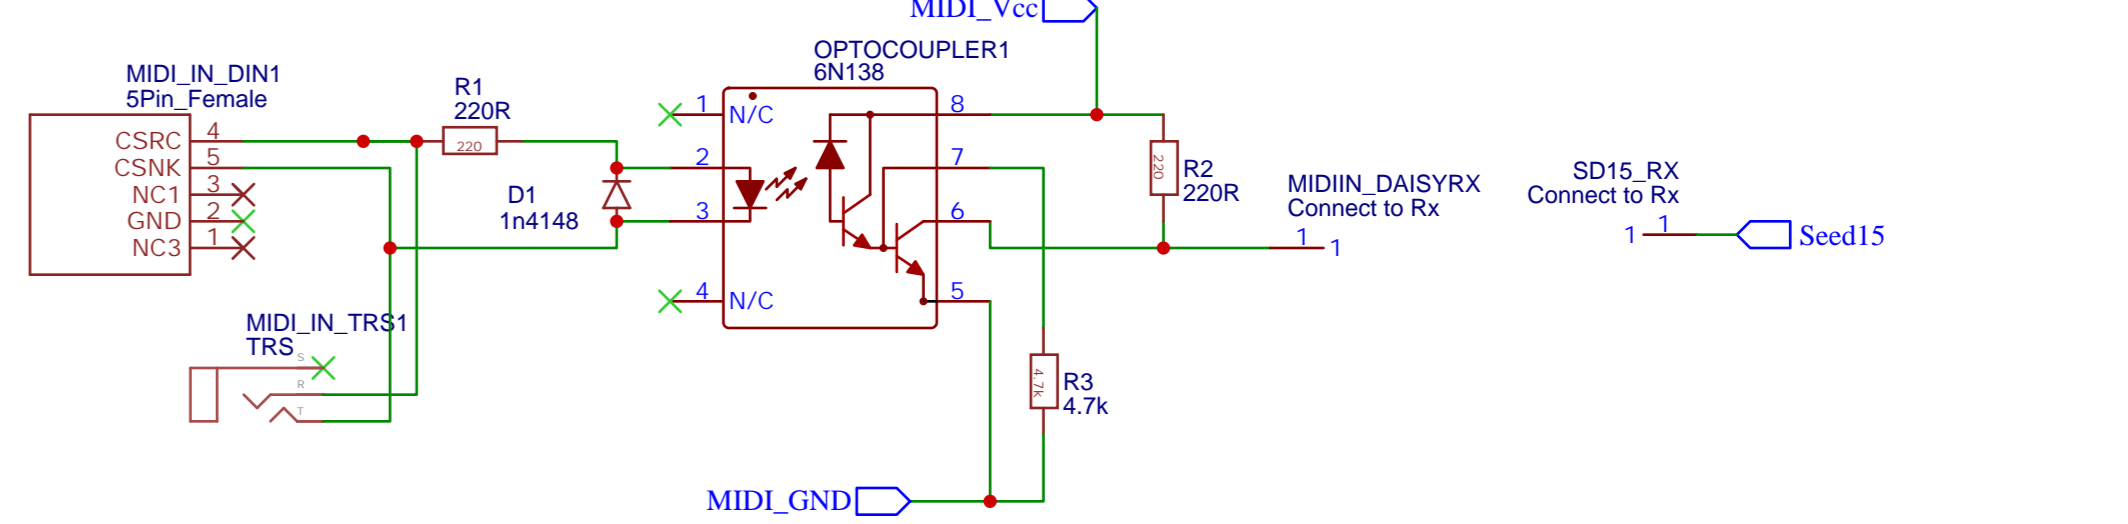

CV INPUT PLUGS (BOTTOM LEFT OF FACEPLATE)

MIDI IO PLUGS (BOTTOM LEFT OF FACEPLATE)

TITLE: Plugs	REV: 1.0
Company: Your Company	Sheet: 1/1
Date: 2023-05-23	Drawn By: GrooveTransformer

threshold and velocity scaling pots for each of the 6 voices

TITLE: Pots	REV: 1.0
Company: Your Company	Sheet: 1/1
Date: 2023-05-23	Drawn By: GrooveTransformer

TITLE: POWER	REV: 1.0
Company: Your Company	Sheet: 1/1
Date: 2023-05-23	Drawn By: GrooveTransformer

TITLE: Toggles/Buttons	REV: 1.0
Company: Your Company	Sheet: 1/1
Date: 2023-05-23	Drawn By: GrooveTransformer