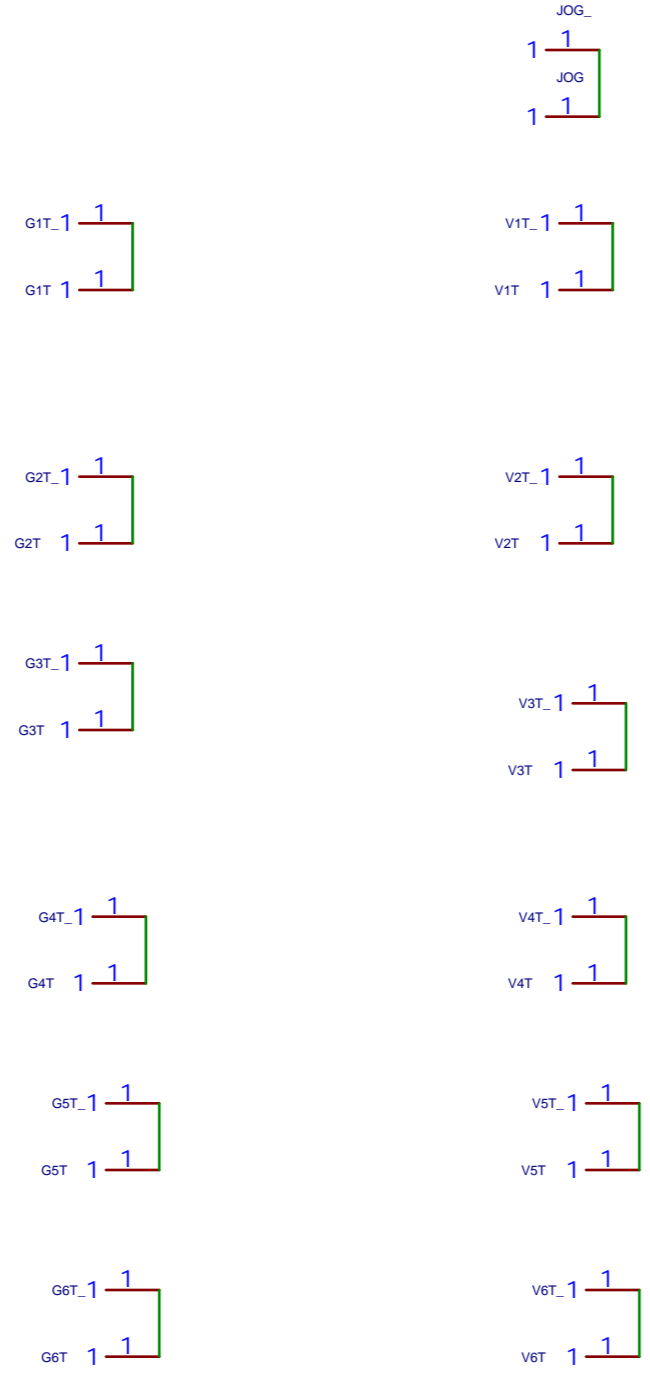

Per Voice Plugs for trigger/gates and velocities

TITLE: Plugs	REV: 1.0
Company: Your Company	Sheet: 1/1
Date: 2023-05-23	Drawn By: GrooveTransformer

TEMPO, PRESET, RANDOMNESS, GROOVE VELOCITY AND GROOVE OFFSET

GENERAL PURPOSE POTS 1-3

INTERPOLATE POT

threshold and velocity scaling pots for each of the 6 voices

TITLE: Pots	REV: 1.0
Company: Your Company	Sheet: 1/1
Date: 2023-05-23	Drawn By: GrooveTransformer

CLOCK IO PLUGS (BOTTOM LEFT OF FACEPLATE)

CV INPUT PLUGS (BOTTOM LEFT OF FACEPLATE)

MIDI IO PLUGS (BOTTOM LEFT OF FACEPLATE)

TITLE: Plugs	REV: 1.0
Company: Your Company	Sheet: 1/1
Date: 2023-05-23	Drawn By: GrooveTransformer

threshold and velocity scaling pots for each of the 6 voices

TITLE: Pots	REV: 1.0
Company: Your Company	Sheet: 1/1
Date: 2023-05-23	Drawn By: GrooveTransformer

TITLE: POWER	REV: 1.0
Company: Your Company	Sheet: 1/1
Date: 2023-05-23	Drawn By: GrooveTransformer

TITLE: Toggles/Buttons	REV: 1.0
Company: Your Company	Sheet: 1/1
Date: 2023-05-23	Drawn By: GrooveTransformer