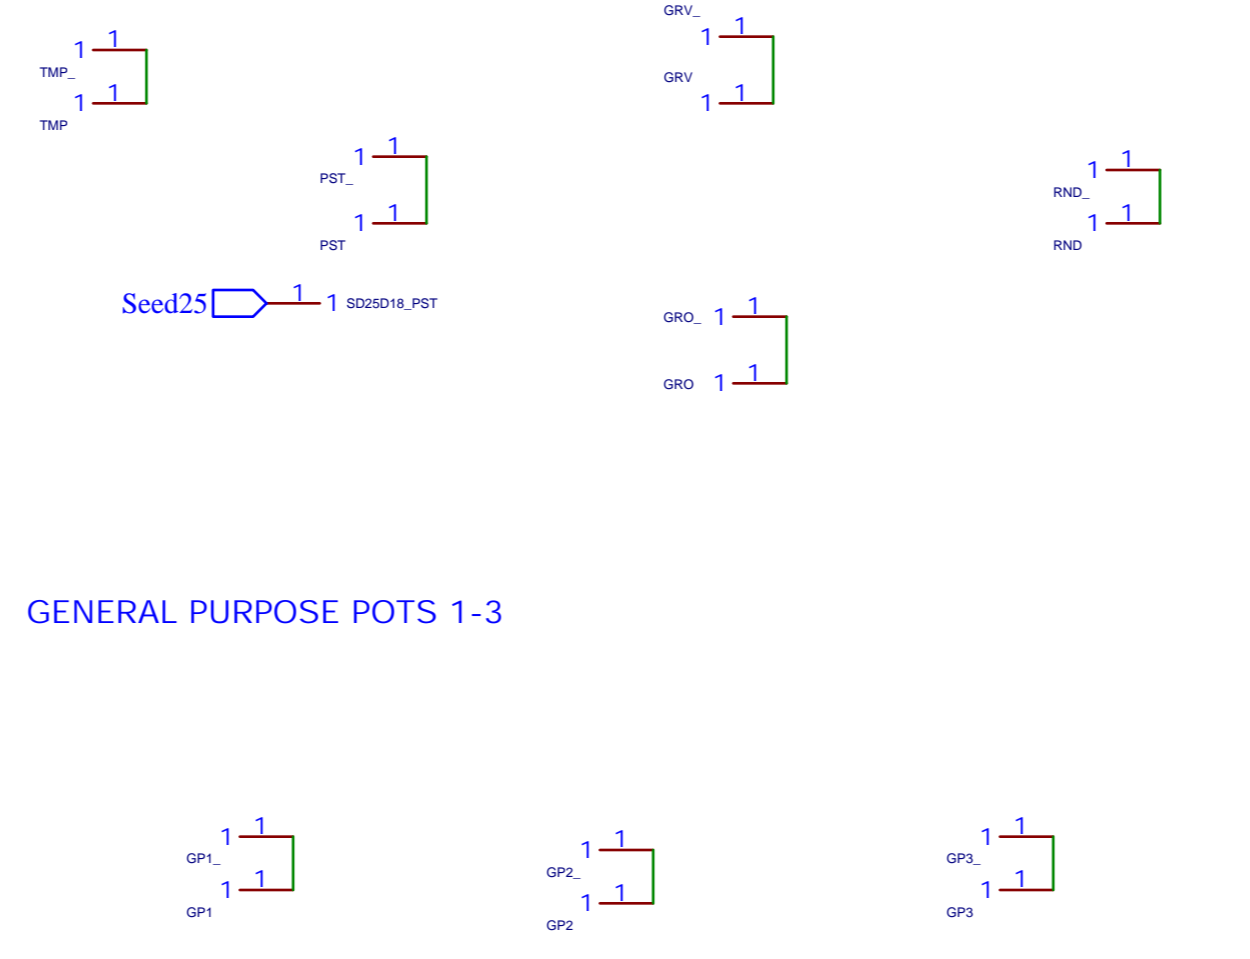

Per Voice Plugs for trigger/gates and velocities

TITLE: Plugs	REV: 1.0
Company: Your Company	Sheet: 1/1
Date: 2023-05-23	Drawn By: GrooveTransformer

TEMPO, PRESET, RANDOMNESS, GROOVE VELOCITY AND GROOVE OFFSET

GENERAL PURPOSE POTS 1-3

INTERPOLATE POT

threshold and velocity scaling pots for each of the 6 voices

TITLE: Pots	REV: 1.0
Company: Your Company	Sheet: 1/1
Date: 2023-05-23	Drawn By: GrooveTransformer

CLOCK IO PLUGS (BOTTOM LEFT OF FACEPLATE)

TITLE: Pots	REV: 1.0
Company: Your Company	Sheet: 1/1
Date: 2023-05-23	Drawn By: GrooveTransformer

TITLE: POWER	REV: 1.0
Company: Your Company	Sheet: 1/1
Date: 2023-05-23	Drawn By: GrooveTransformer

TITLE: Toggles/Buttons	REV: 1.0
Company: Your Company	Sheet: 1/1
Date: 2023-05-23	Drawn By: GrooveTransformer