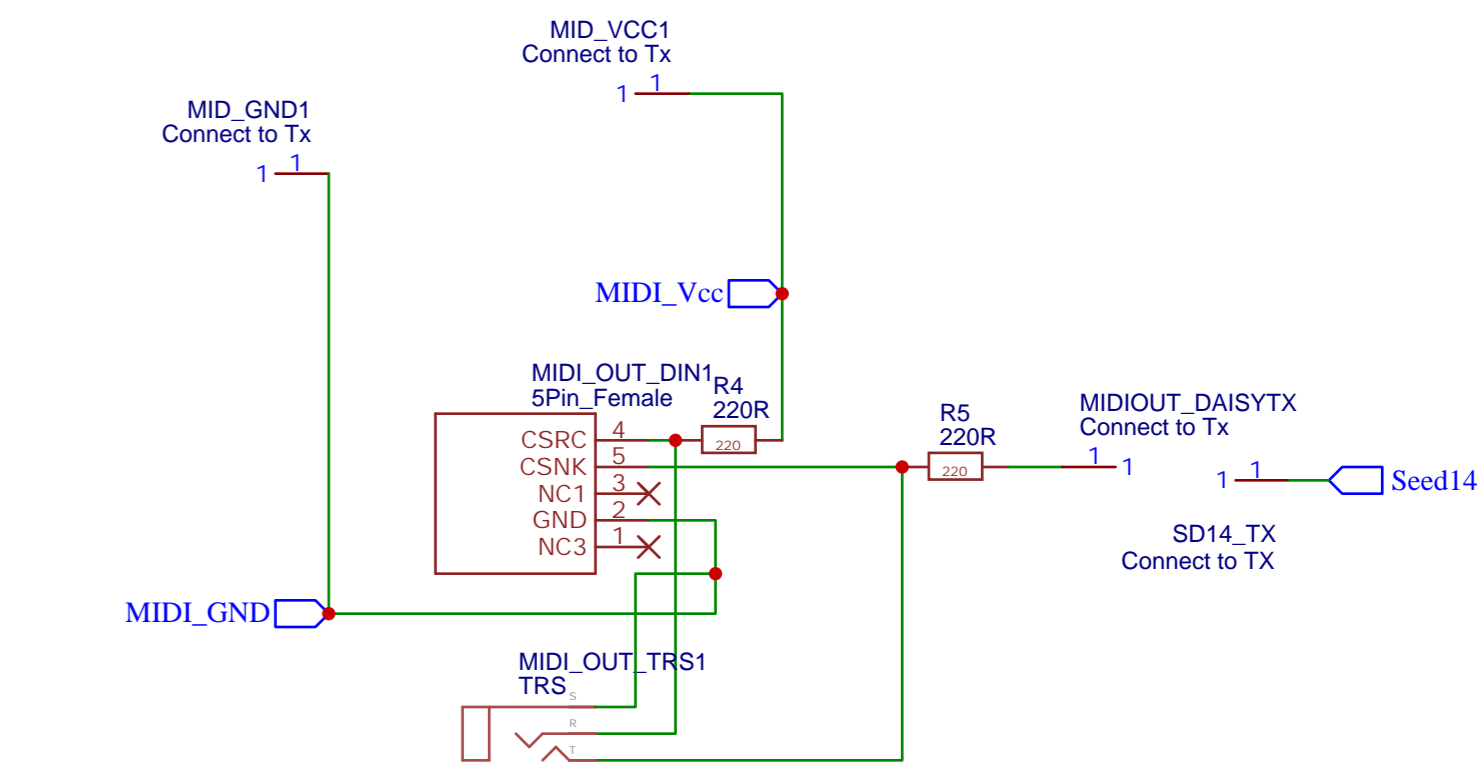

CV INPUT PLUGS (BOTTOM LEFT OF FACEPLATE)

MIDI IO PLUGS (BOTTOM LEFT OF FACEPLATE)

TITLE: Plugs	REV: 1.0
Company: Your Company	Sheet: 1/1
Date: 2023-05-23	Drawn By: GrooveTransformer

threshold and velocity scaling pots for each of the 6 voices

TITLE: Pots	REV: 1.0
Company: Your Company	Sheet: 1/1
Date: 2023-05-23	Drawn By: GrooveTransformer

TITLE: POWER	REV: 1.0
Company: Your Company	Sheet: 1/1
Date: 2023-05-23	Drawn By: GrooveTransformer

TITLE: Toggles/Buttons	REV: 1.0
Company: Your Company	Sheet: 1/1
Date: 2023-05-23	Drawn By: GrooveTransformer