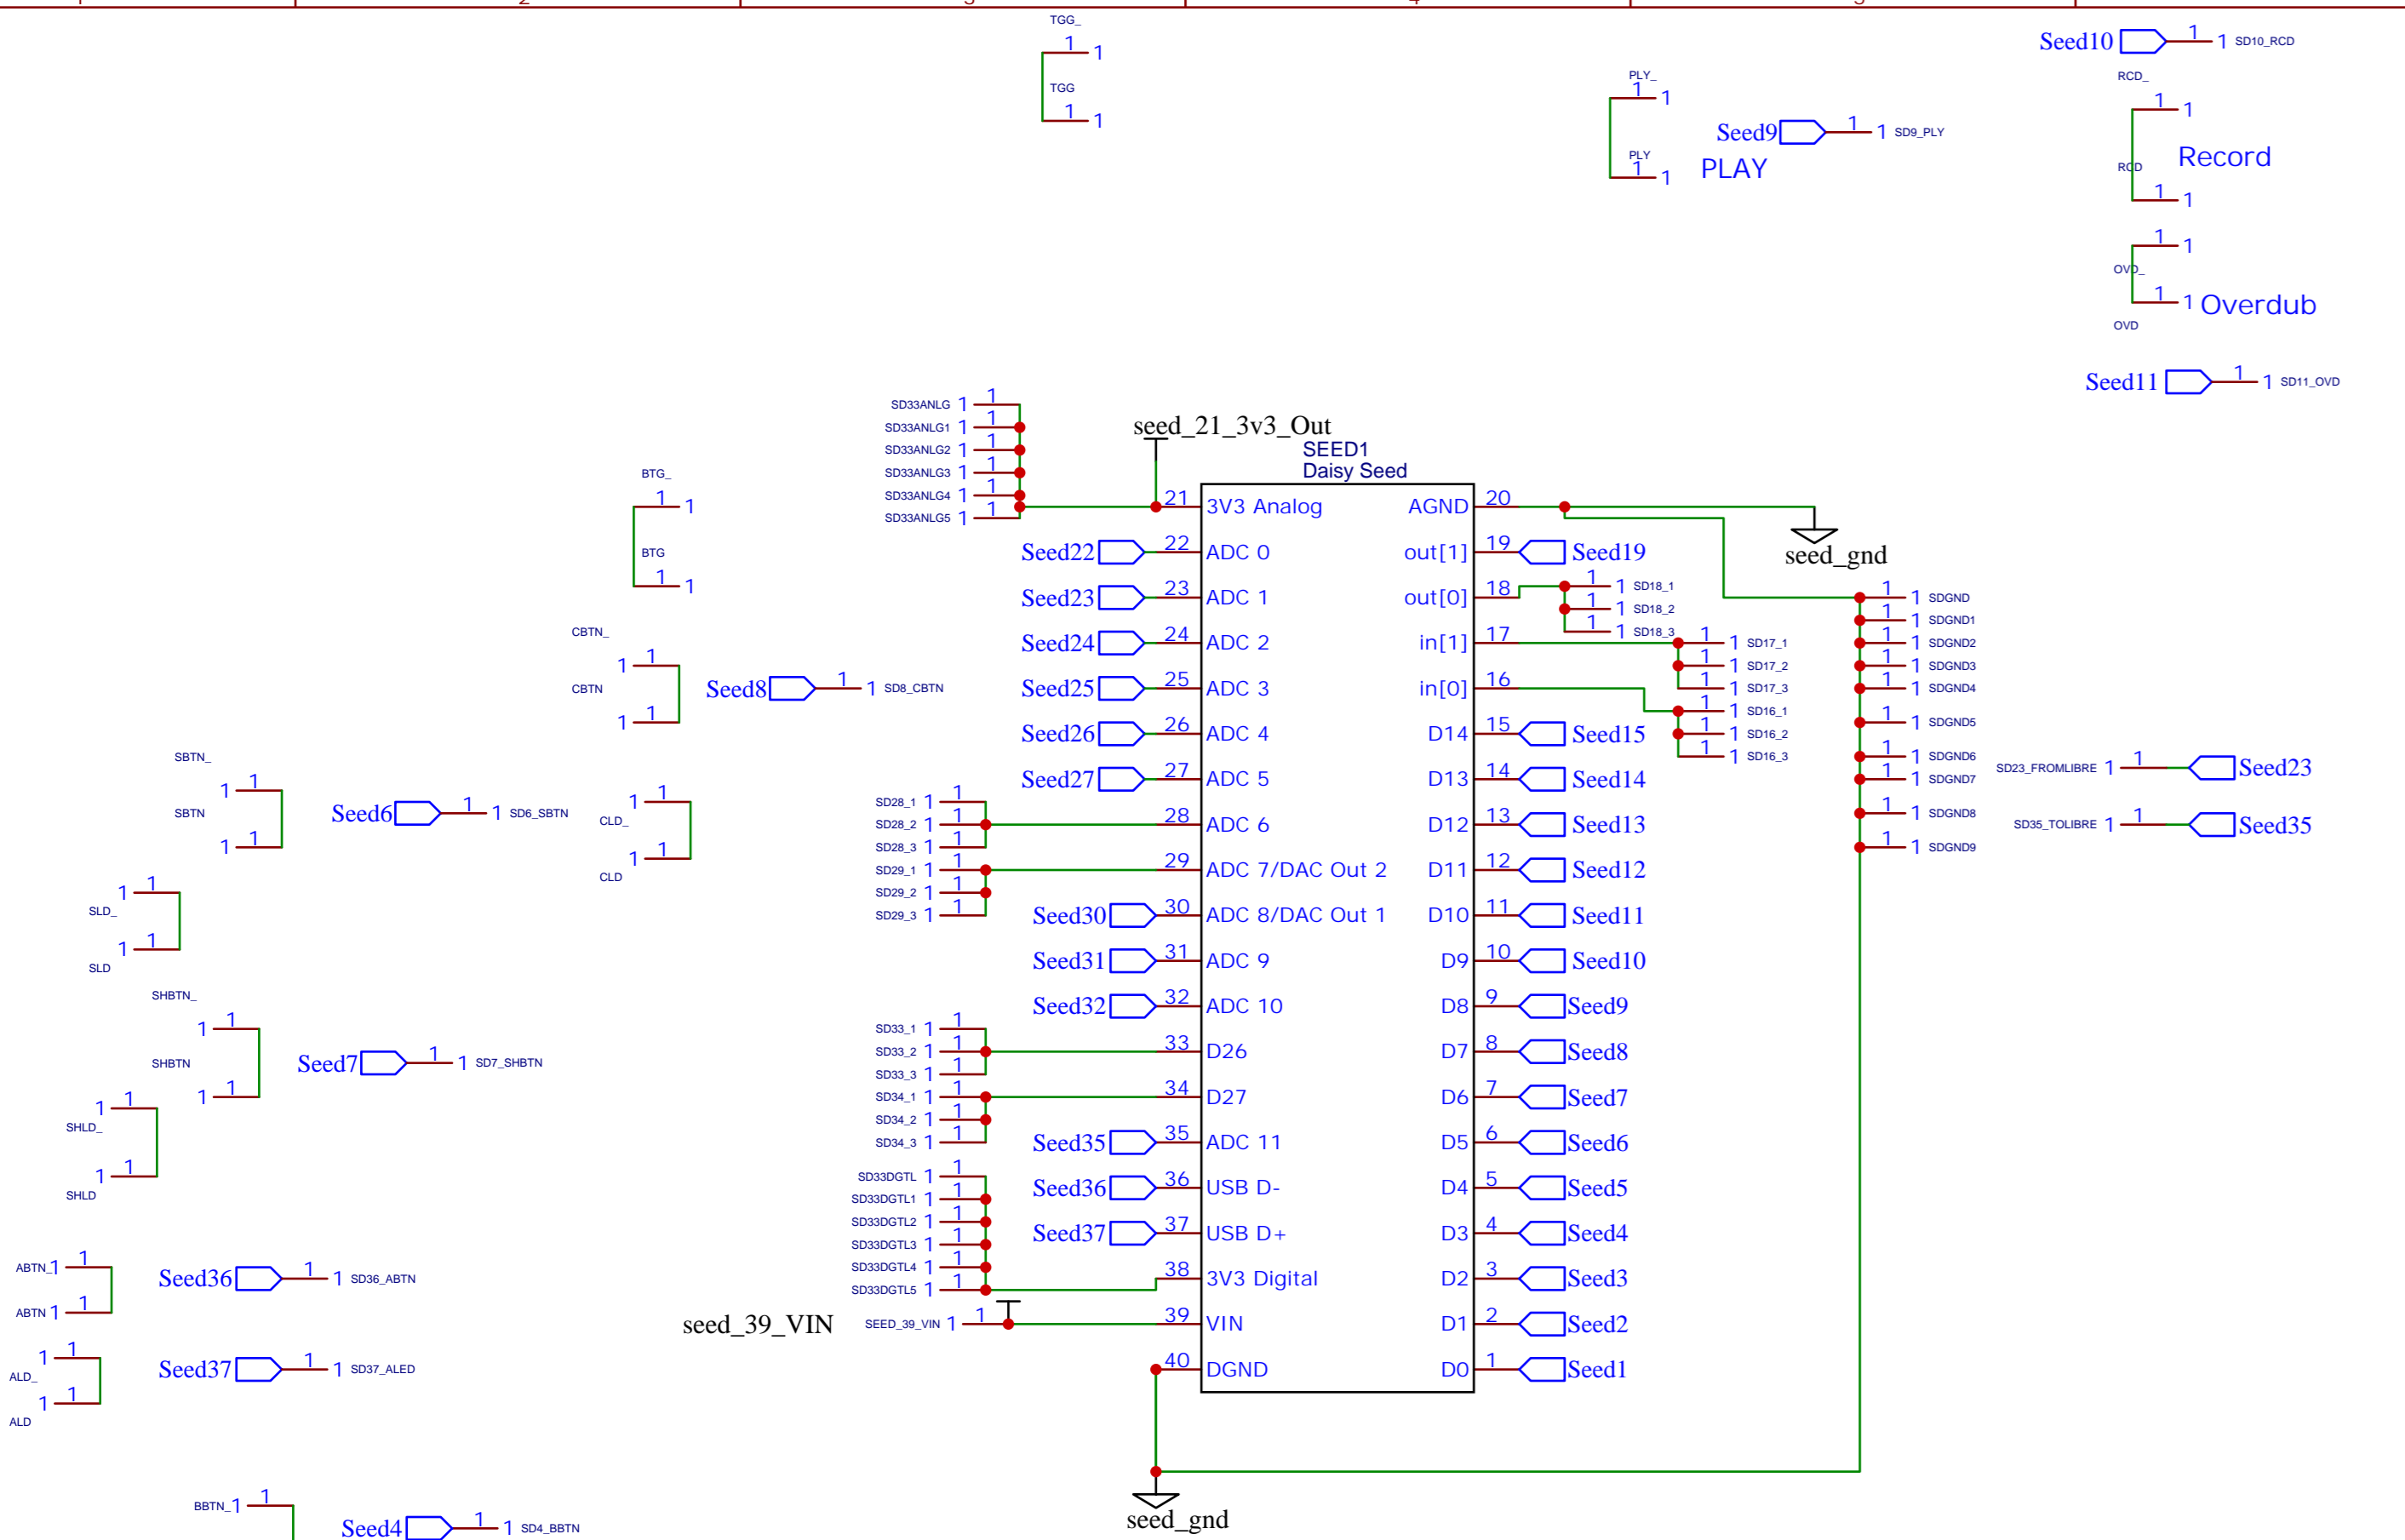

GENERAL PURPOSE POTS 1-3

INTERPOLATE POT

threshold and velocity scaling pots for each of the 6 voices

TITLE: Pots	REV: 1.0
Company: Your Company	Sheet: 1/1
Date: 2023-05-23	Drawn By: GrooveTransformer

CLOCK IO PLUGS (BOTTOM LEFT OF FACEPLATE)

CV INPUT PLUGS (BOTTOM LEFT OF FACEPLATE)

MIDI IO PLUGS (BOTTOM LEFT OF FACEPLATE)

TITLE: Plugs	REV: 1.0
Company: Your Company	Sheet: 1/1
Date: 2023-05-23	Drawn By: GrooveTransformer

threshold and velocity scaling pots for each of the 6 voices

TITLE: Pots	REV: 1.0
Company: Your Company	Sheet: 1/1
Date: 2023-05-23	Drawn By: GrooveTransformer

TITLE: POWER	REV: 1.0
Company: Your Company	Sheet: 1/1
Date: 2023-05-23	Drawn By: GrooveTransformer

TITLE: Toggles/Buttons	REV: 1.0
Company: Your Company	Sheet: 1/1
Date: 2023-05-23	Drawn By: GrooveTransformer

TITLE: DACS	REV: 1.0
Company: Your Company	Sheet: 1/1
Date: 2023-05-23	Drawn By: GrooveTransformer