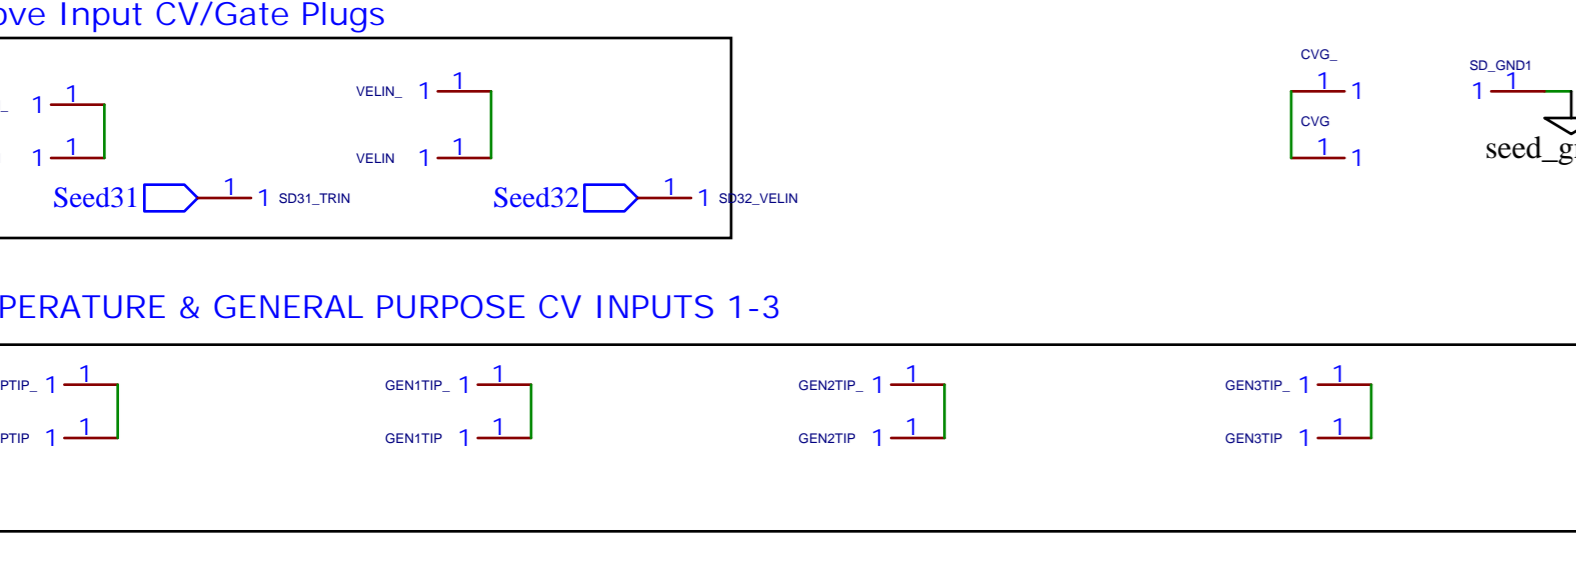

GENERAL PURPOSE POTS 1-3

INTERPOLATE POT

threshold and velocity scaling pots for each of the 6 voices

TITLE: Pots	REV: 1.0
Company: Your Company	Sheet: 1/1
Date: 2023-05-23	Drawn By: GrooveTransformer

CLOCK IO PLUGS (BOTTOM LEFT OF FACEPLATE)

CV INPUT PLUGS (BOTTOM LEFT OF FACEPLATE)

MIDI IO PLUGS (BOTTOM LEFT OF FACEPLATE)

TITLE: Plugs	REV: 1.0
Company: Your Company	Sheet: 1/1
Date: 2023-05-23	Drawn By: GrooveTransformer

threshold and velocity scaling pots for each of the 6 voices

TITLE: Pots	REV: 1.0
Company: Your Company	Sheet: 1/1
Date: 2023-05-23	Drawn By: GrooveTransformer

TITLE: POWER	REV: 1.0
Company: Your Company	Sheet: 1/1
Date: 2023-05-23	Drawn By: GrooveTransformer

TITLE: Toggles/Buttons	REV: 1.0
Company: Your Company	Sheet: 1/1
Date: 2023-05-23	Drawn By: GrooveTransformer