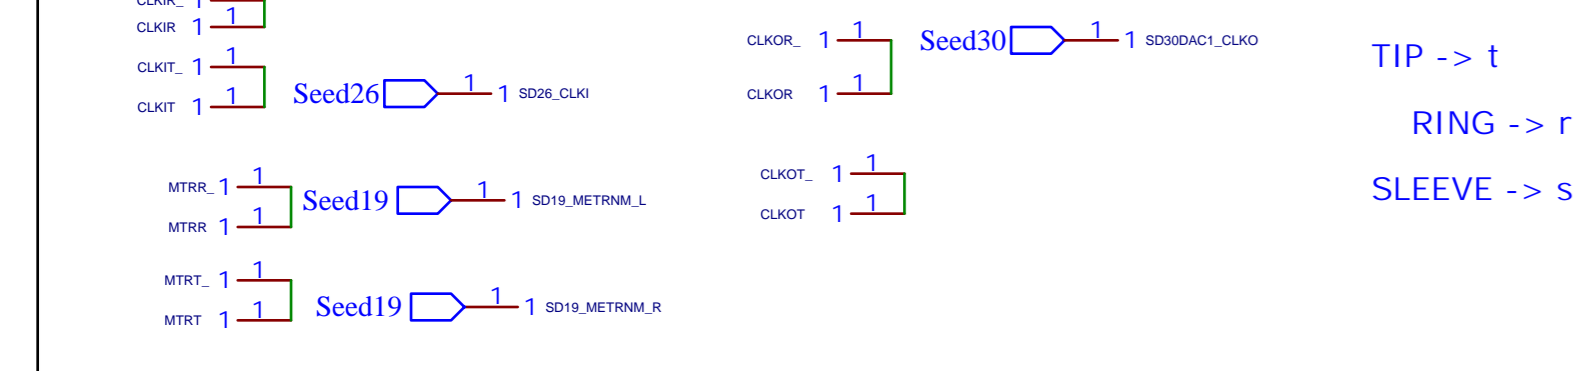

GENERAL PURPOSE POTS 1-3

INTERPOLATE POT

threshold and velocity scaling pots for each of the 6 voices

TITLE: Pots	REV: 1.0
Company: Your Company	Sheet: 1/1
Date: 2023-05-23	Drawn By: GrooveTransformer

CLOCK IO PLUGS (BOTTOM LEFT OF FACEPLATE)

CV INPUT PLUGS (BOTTOM LEFT OF FACEPLATE)

MIDI IO PLUGS (BOTTOM LEFT OF FACEPLATE)

TITLE: Plugs	REV: 1.0
Company: Your Company	Sheet: 1/1
Date: 2023-05-23	Drawn By: GrooveTransformer

threshold and velocity scaling pots for each of the 6 voices