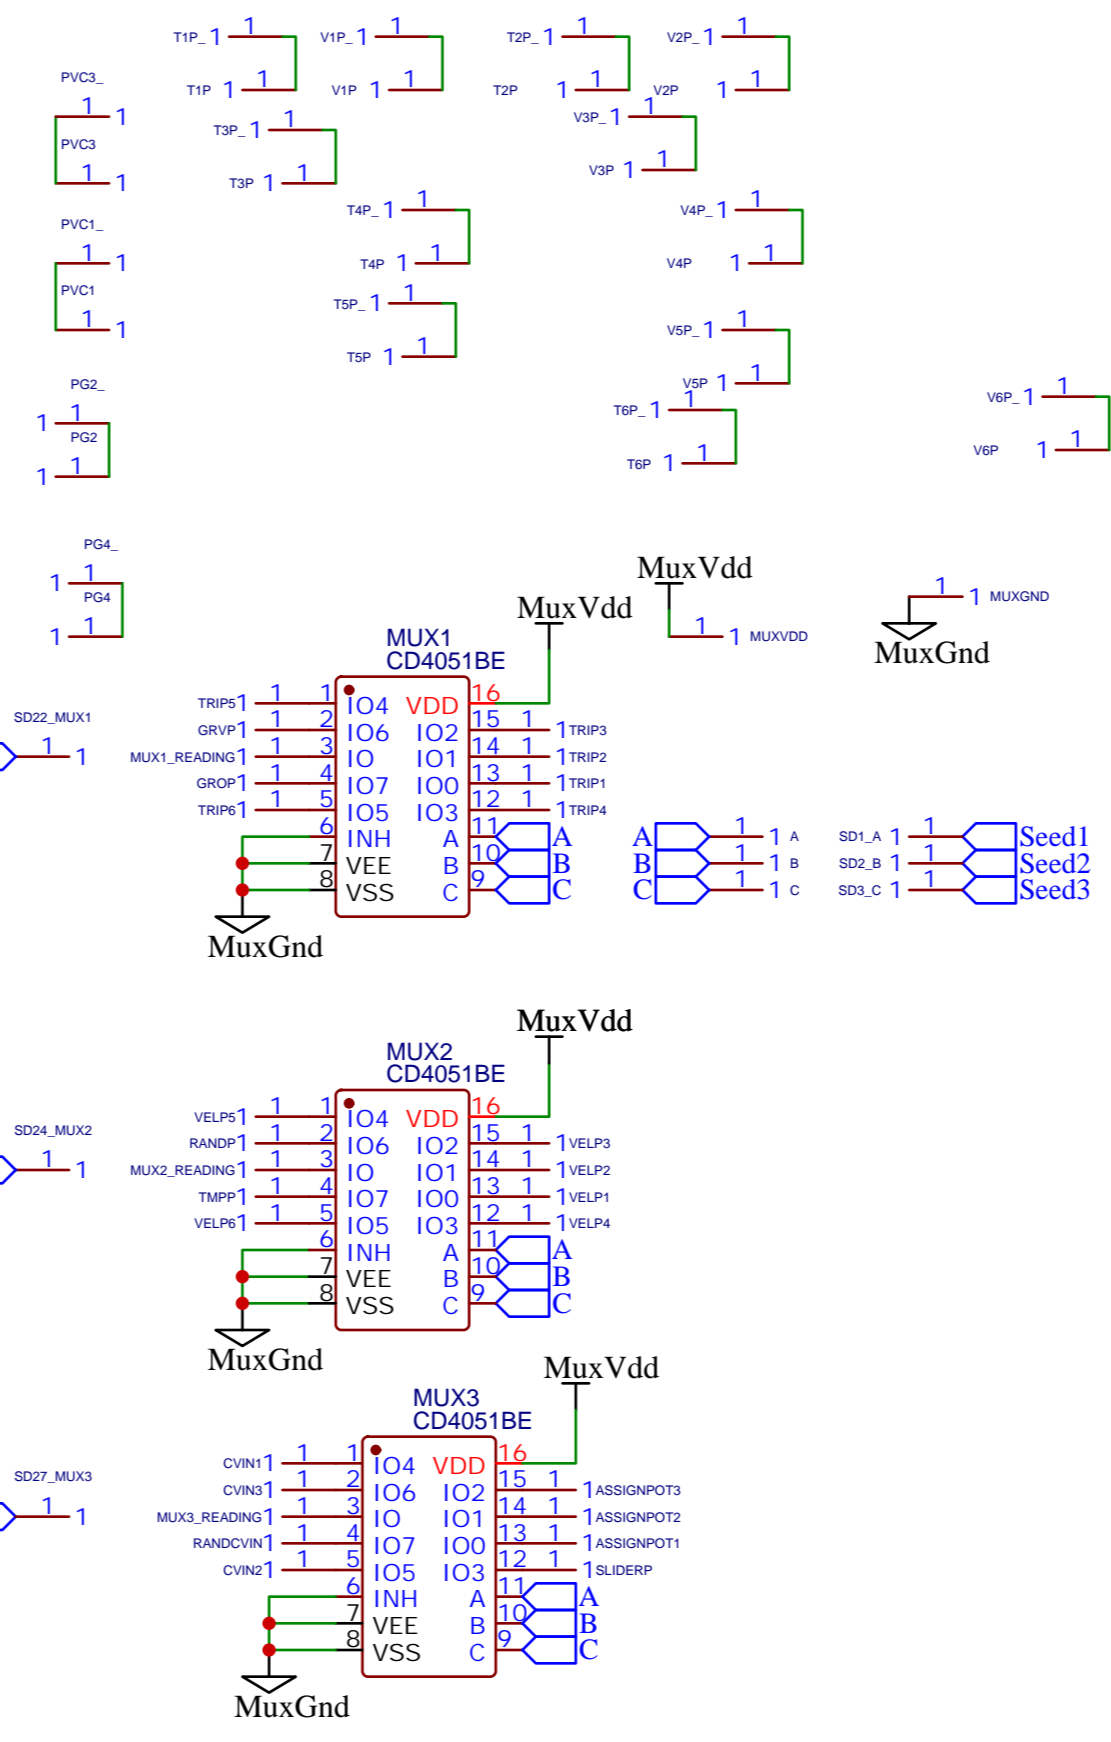

Per Voice Plugs for trigger/gates and velocities

TITLE: Plugs	REV: 1.0
Company: Your Company	Sheet: 1/1
Date: 2023-05-23	Drawn By: GrooveTransformer

TEMPO, PRESET, RANDOMNESS, GROOVE VELOCITY AND GROOVE OFFSET

GENERAL PURPOSE POTS 1-3

INTERPOLATE POT

threshold and velocity scaling pots for each of the 6 voices

TITLE: Pots	REV: 1.0
Company: Your Company	Sheet: 1/1
Date: 2023-05-23	Drawn By: GrooveTransformer

CLOCK IO PLUGS (BOTTOM LEFT OF FACEPLATE)

CV INPUT PLUGS (BOTTOM LEFT OF FACEPLATE)

MIDI IO PLUGS (BOTTOM LEFT OF FACEPLATE)

TITLE: Plugs	REV: 1.0
Company: Your Company	Sheet: 1/1
Date: 2023-05-23	Drawn By: GrooveTransformer

threshold and velocity scaling pots for each of the 6 voices

TITLE: Pots	REV: 1.0
Company: Your Company	Sheet: 1/1
Date: 2023-05-23	Drawn By: GrooveTransformer

TITLE: POWER	REV: 1.0
Company: Your Company	Sheet: 1/1
Date: 2023-05-23	Drawn By: GrooveTransformer

TITLE: Toggles/Buttons	REV: 1.0
Company: Your Company	Sheet: 1/1
Date: 2023-05-23	Drawn By: GrooveTransformer